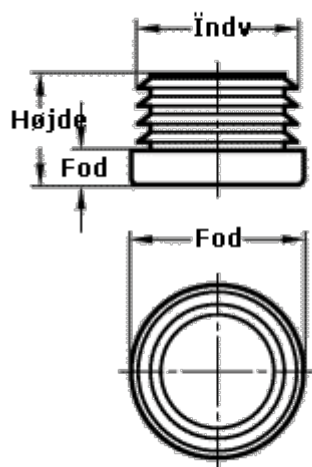

Article number: 20991D45

Description: E+G tube end plug  
GN 991-D45

## Measures

---

Foot diameter	= 45mm
Foot length	= 5mm
Height	= 16mm
Internal tube diameter	= 44mm